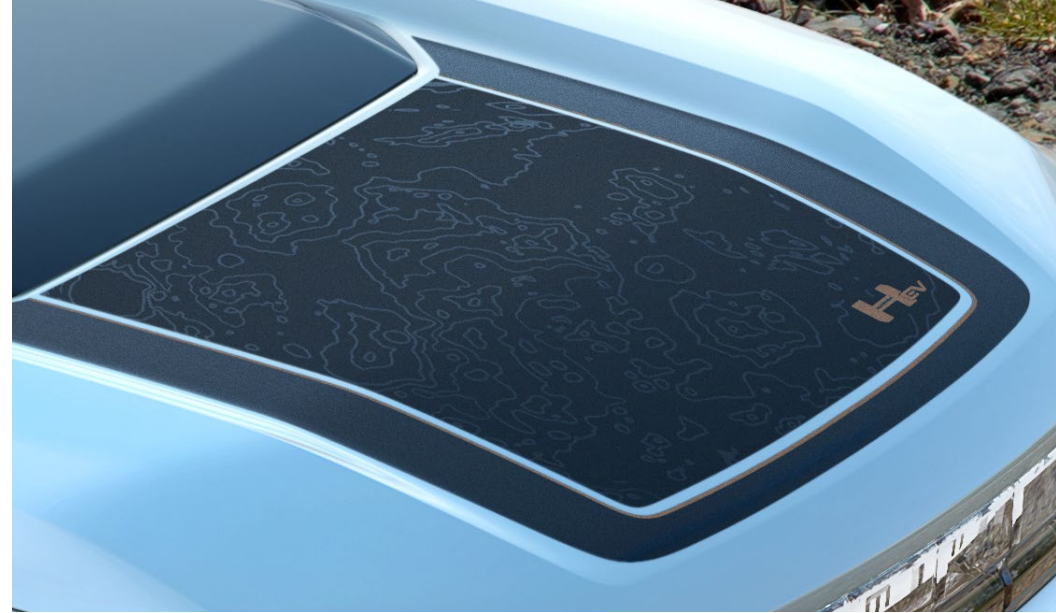

◀ PORTFOLIO ▶

SUMMARY

PACKAGES

GMC
ACCESSORIES